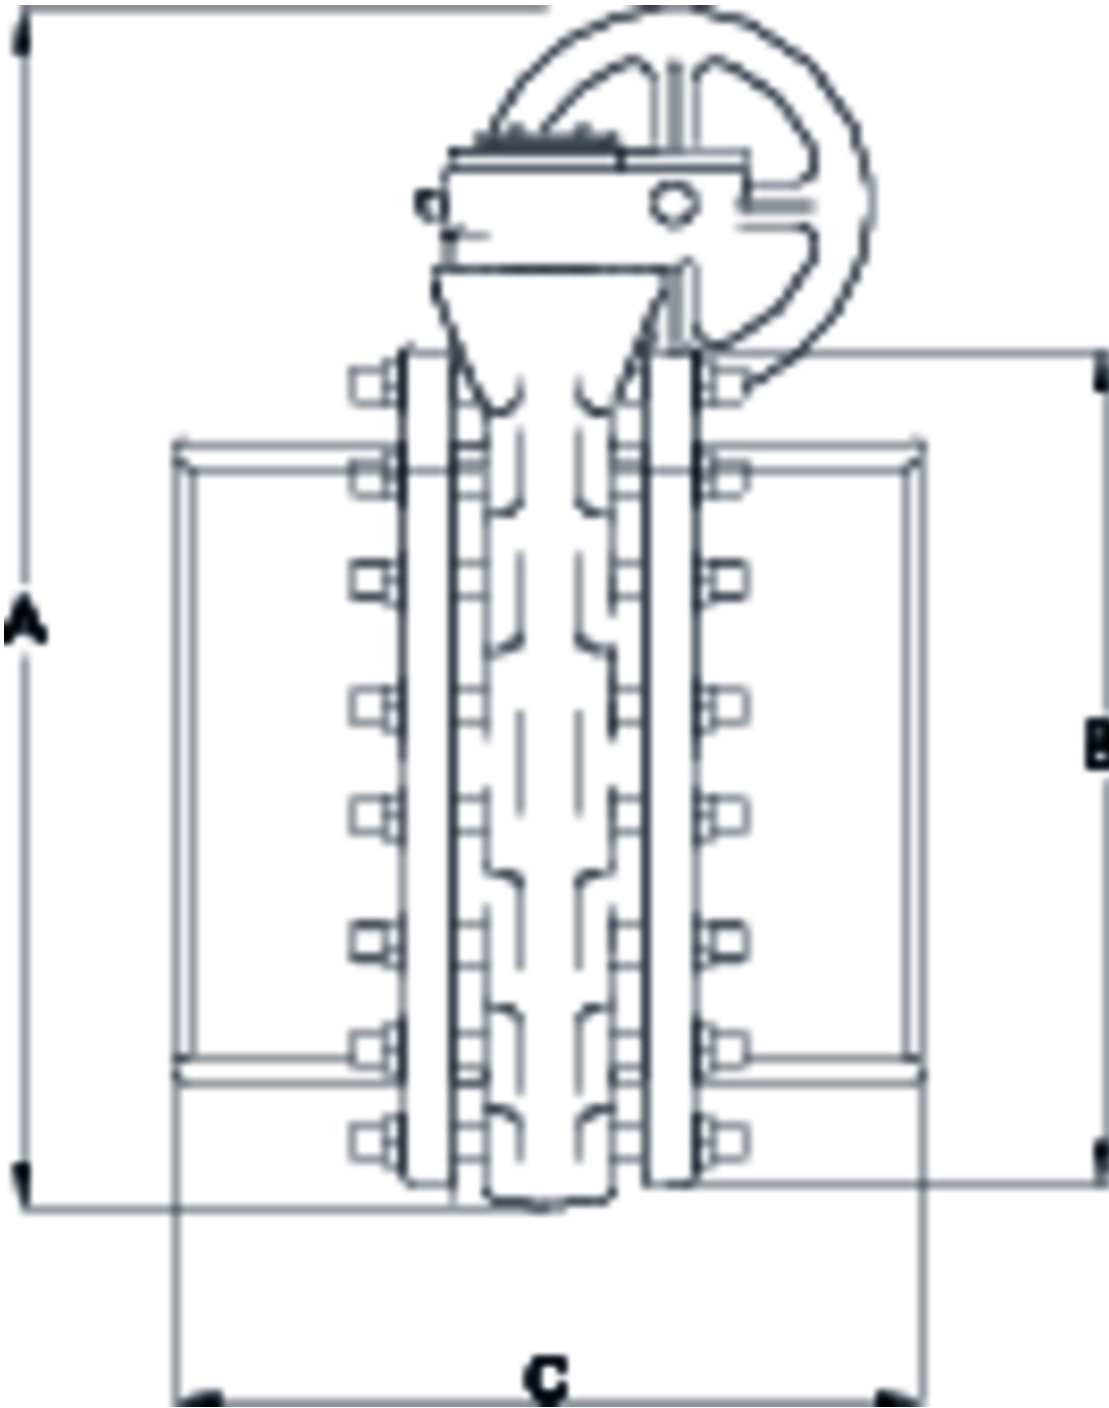

Butterfly valves

Implex butterfly valve flanges with manual reductor ??355 ITEM 187XL

REFERENCE	DESCRIPTION	Net weight	Volumen (m ³)	Gross weight	Unidades lote
1009652		55.700	0.36961	59.70	1

ITEM 187XL | Implex butterfly valve flanges with manual reductor 355

CODIGO	??	PESO	A	B	C	D	J	PN	MEDIDA
09652	355	55700	765	385	516	164	309	PN6	METRICO

Product Documents

Product Certificates

Company Certificates